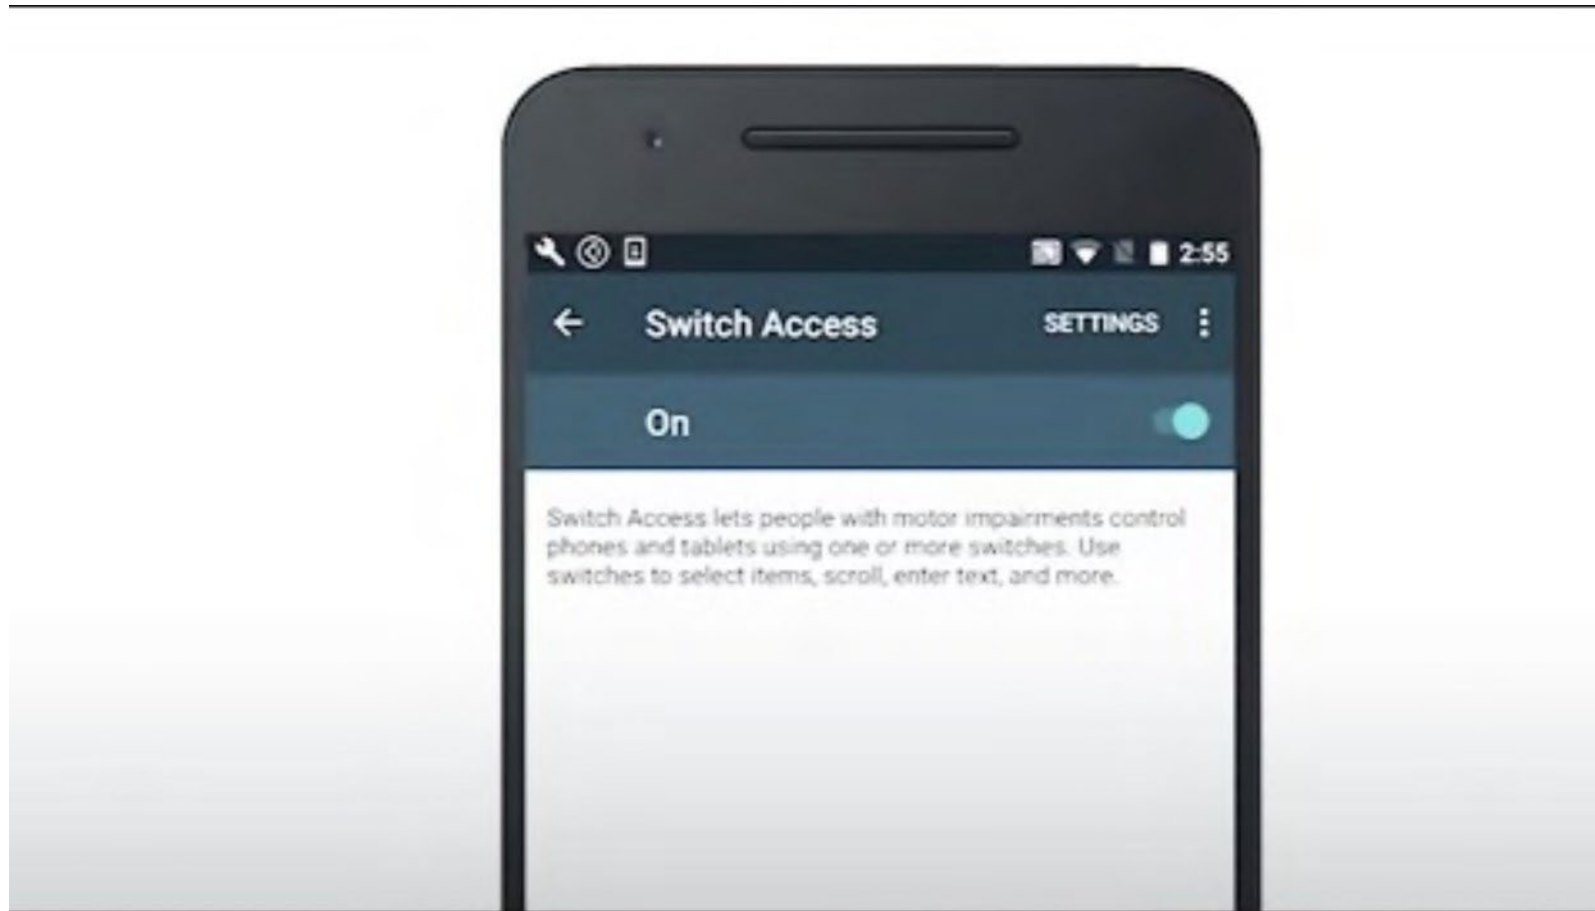

Voice Control (iOS)

Switch Access

Smart Assistants (Siri, Google,
Alexa, etc)

Switch Control on Android

Switch Access - iOS

http://news.agrability.org/video/Switch_Access_iOS.mp4

Smart Home vs. Smart Home Hub