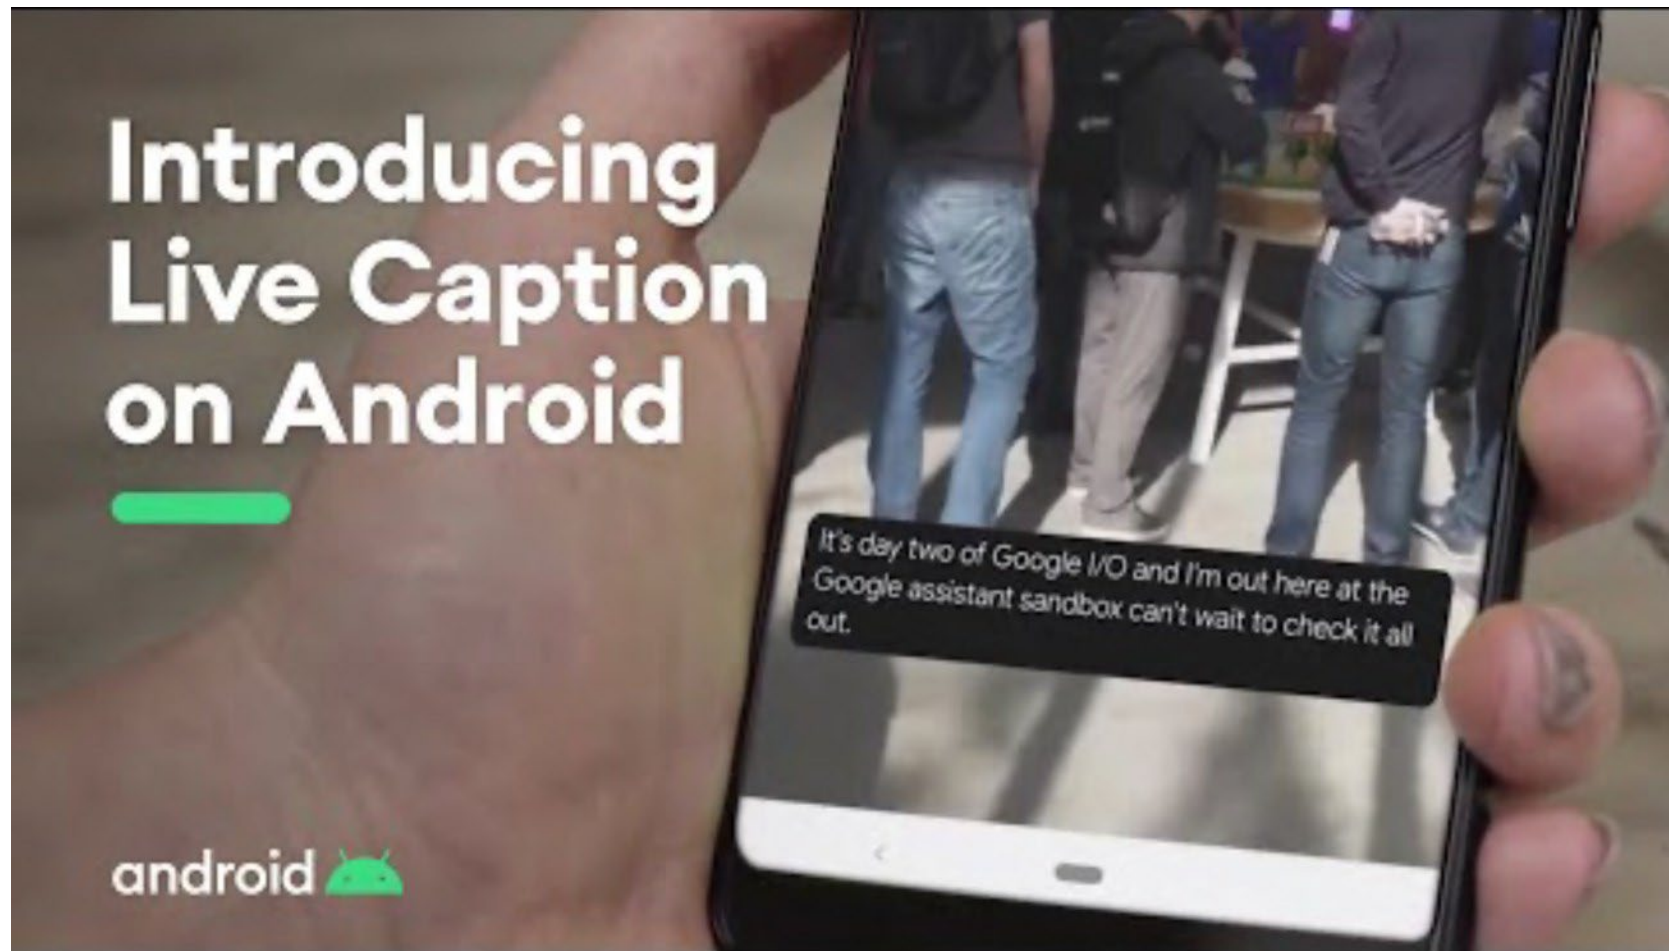

Live captioning on Android